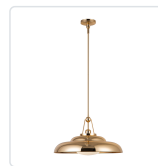

PALMETTO PD344020

FIXTURE DIMENSIONS	D20" x H11-3/4"
LAMP TYPE	E26
MAX WATTAGE	60W
BULB QTY	1
BULBS INCLUDED	No
VOLTAGE	120V
GLASS DETAILS	Glossy Opal Glass
MATERIAL	Steel
SHADE DETAILS	Steel Spun Shade
ROD LENGTH	46" Max (3x12" + 1x6" + 1x4")
WIRE LENGTH	144"
MINIMUM HANG HEIGHT	20"
SLOPED CEILING ADAPTABLE	Yes, Up to 45 Degrees
ILLUMINATION DIRECTION	Down
LOCATION	Dry
CANOPY DIMENSIONS	D4-3/4" x H2"
PAINT FINISH	PN01; UB01;

[D - Diameter, L - Length, W - Width, H - Height, E - Extension]

AVAILABLE FINISHES:

PD344020PBGO
Polished
Brass/Glossy Opal

PD344020PNGO
Polished
Nickel/Glossy Opal

PD344020UBGO
Urban
Bronze/Glossy
Opal

*For complete warranty terms, please visit: www.aloralighting.com/warranty